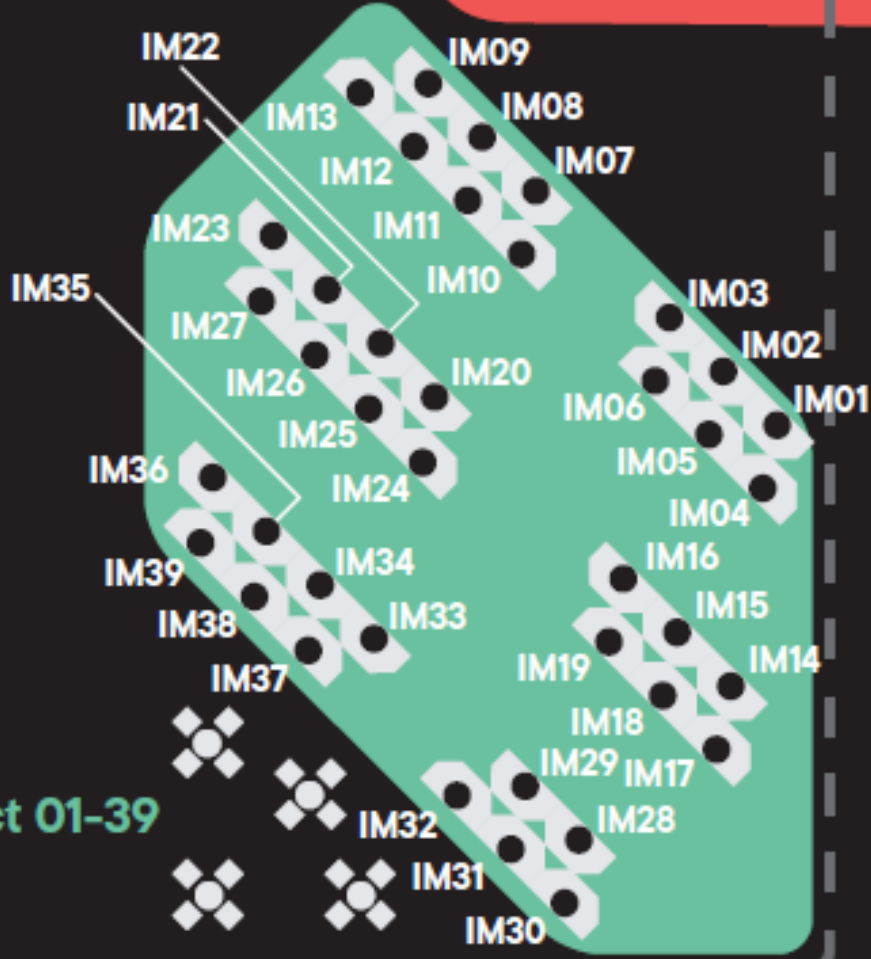

Impact 01-39

EP 16

STUDENT

VC/
INVESTOR

City 01-32

CI04 CI05