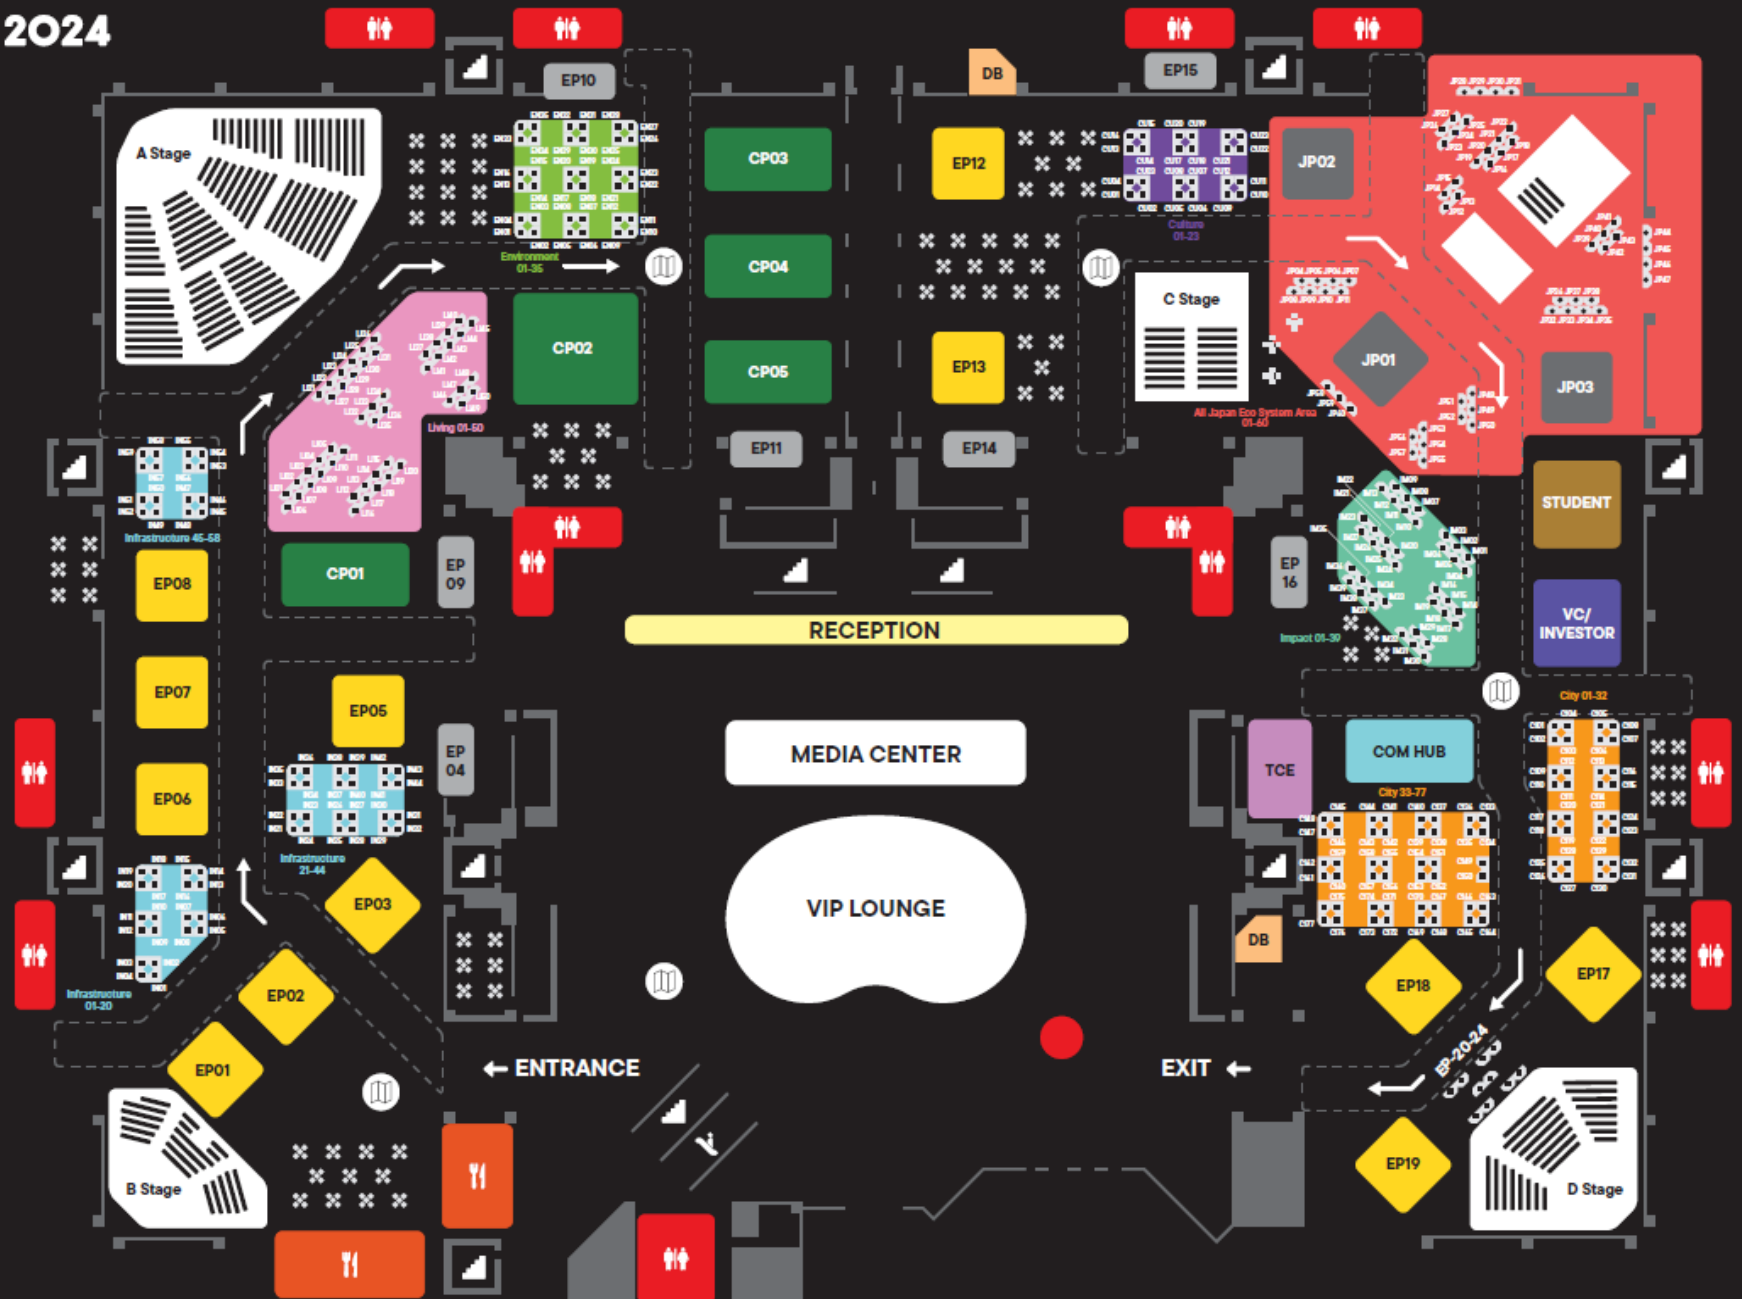

Floor Map

- Enterprise Pavilion
- City Pavilion
- Student Pavilion
- VC/Investor Pavilion
- Communication Hub
- Traditional Cultural Experience
- Demo Booth
- Cafe/food
- Restroom
- Stairs
- Escalator
- Floor Map

Startup Sectors

- Infrastructure
- Living
- Environment
- Culture
- Impact
- City
- All Japan Eco System Area

Infrastructure 21-44

Infrastructure 01-20

← ENTRANCE

Infrastructure 45-58

Living 01-50

EP10